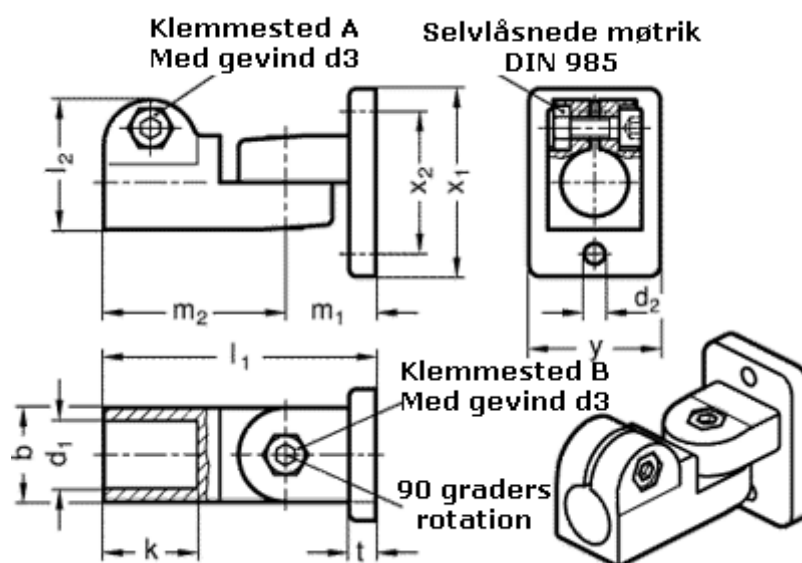

Article number: 20281B162BL

Description: E+G Swivel clamp connector joint  
GN281-B16-2-BL

## Measures

b = 25	m2 = 48.5
d1 = B16	t = 7
d2 = 5.5	x1 = 50
d3 = M 6	x2 = 38
k = 25	y = 35
l1 = 72.5	
l2 = 34.5	
m1 = 24	